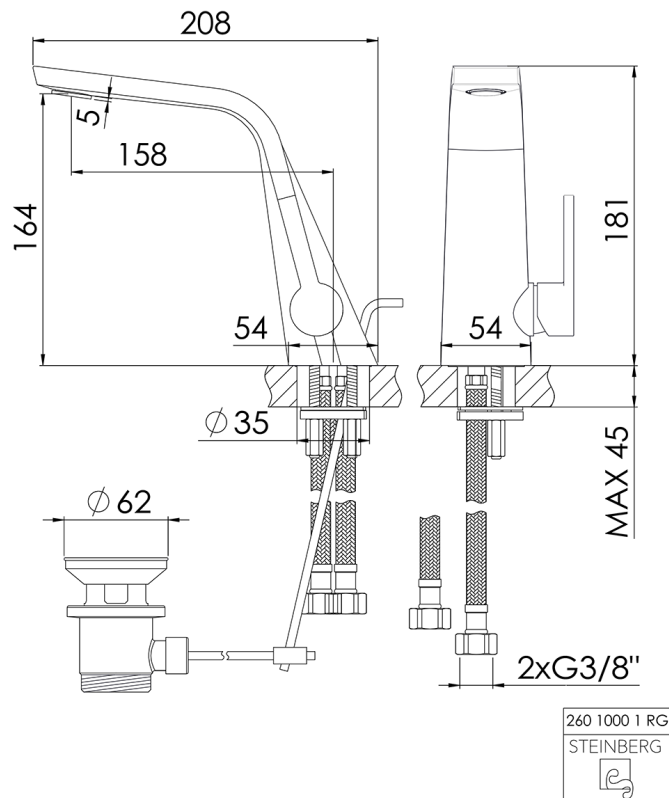

**260 1000 1 RG Single lever basin mixer with pop up waste**  
projection 158 mm, with ceramic cartridge, with flexible hoses 3/8", rose gold

PRODUCT IMAGE

**260 1000 1 RG Single lever basin mixer with pop up waste**

projection 158 mm, with ceramic cartridge, with flexible hoses 3/8", rose gold

TECHNICAL DRAWING

260 1000 1 RG Single lever basin mixer with pop up waste

projection 158 mm, with ceramic cartridge, with flexible hoses 3/8", rose gold

EXPLODED VIEW

PartNo	DE	EN	
1	099 9148	Luftsprudler komplett mit verchromter Hülse, Chrom	aerator complete with chrome sleeve, chrome
2	099 9004 2	Keramik-Kartusche "Kerox" 25 mm	ceramic cartridge "Kerox" 25 mm
3		Überwurfmutter Kartuschenbefestigung Ø 25mm, kompl.	hexagonnut to fix cartridge Ø 25mm, complete
4		Abdeckhülse für Kartusche, Chrom	cover chrome sleeve of cartridge
5		Kugelkappe, Chrom	sleeve for hexagonnut, chrome
6	260 9940	Armaturenhebel komplett, Chrom	single lever complete, chrome
7	099 1105	Madenschraube	grub screw
8	099 4104	Chromkappchen zum Hebel	chrome cap for single lever
9	099 9801	Befestigungsset 2 Gewinstifte M6, ohne Fußrosette	fixing set, 2 x tree rod M6, without base rosette
10	099 9204	Flexschlauch Ü 3/8 x M 10, Länge 500 mm (Paar)	flexible hose Ü3/8 x M 10, length 500 mm (pair)
11		Befestigungsschlüssel	fixing set
12	099 9853	Zugstangenset mit Zugstange	pop up rod and ball rod
13	099 9300	Ablaufgarnitur 1 1/4" ohne Kugelstange	pop up waste 1 1/4" without vertical ball-rod
14	099 9310	Ablaufstopfen zu Ablaufgarnitur	waste plug for pop up waste