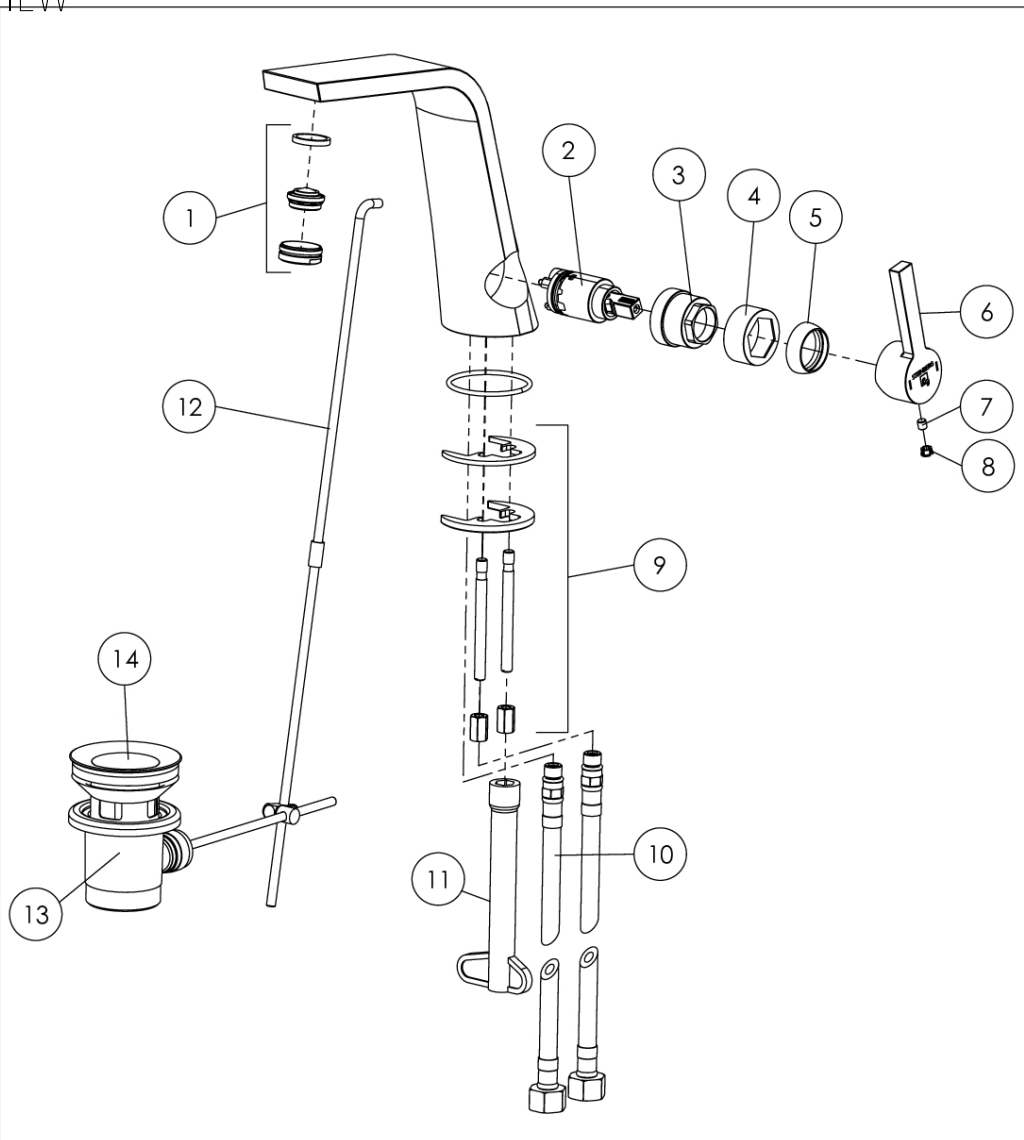

**260 1000 1 RG Single lever basin mixer with pop up waste**  
projection 158 mm, with ceramic cartridge, with flexible hoses 3/8", rose gold

PRODUCT IMAGE

**260 1000 1 RG Single lever basin mixer with pop up waste**

projection 158 mm, with ceramic cartridge, with flexible hoses 3/8", rose gold

TECHNICAL DRAWING

260 1000 1 RG Single lever basin mixer with pop up waste

projection 158 mm, with ceramic cartridge, with flexible hoses 3/8", rose gold

EXPLODED VIEW

PartNo	DE	EN	
1	099 9148	Luftsprudler komplett mit verchromter Hülse, Chrom	aerator complete with chrome sleeve, chrome
2	099 9004 2	Keramik-Kartusche "Kerox" 25 mm	ceramic cartridge "Kerox" 25 mm
3		Überwurfmutter Kartuschenbefestigung Ø 25mm, kompl.	hexagonnut to fix cartridge Ø 25mm, complete
4		Abdeckhülse für Kartusche, Chrom	cover chrome sleeve of cartridge
5		Kugelkappe, Chrom	sleeve for hexagonnut, chrome
6	260 9940	Armaturenhebel komplett, Chrom	single lever complete, chrome
7	099 1105	Madenschraube	grub screw
8	099 4104	Chromkappchen zum Hebel	chrome cap for single lever
9	099 9801	Befestigungsset 2 Gewinstifte M6, ohne Fußrosette	fixing set, 2 x tree rod M6, without base rosette
10	099 9204	Flexschlauch Ü 3/8 x M 10, Länge 500 mm (Paar)	flexible hose Ü3/8 x M 10, length 500 mm (pair)
11		Befestigungsschlüssel	fixing set
12	099 9853	Zugstangenset mit Zugstange	pop up rod and ball rod
13	099 9300	Ablaufgarnitur 1 1/4" ohne Kugelstange	pop up waste 1 1/4" without vertical ball-rod
14	099 9310	Ablaufstopfen zu Ablaufgarnitur	waste plug for pop up waste